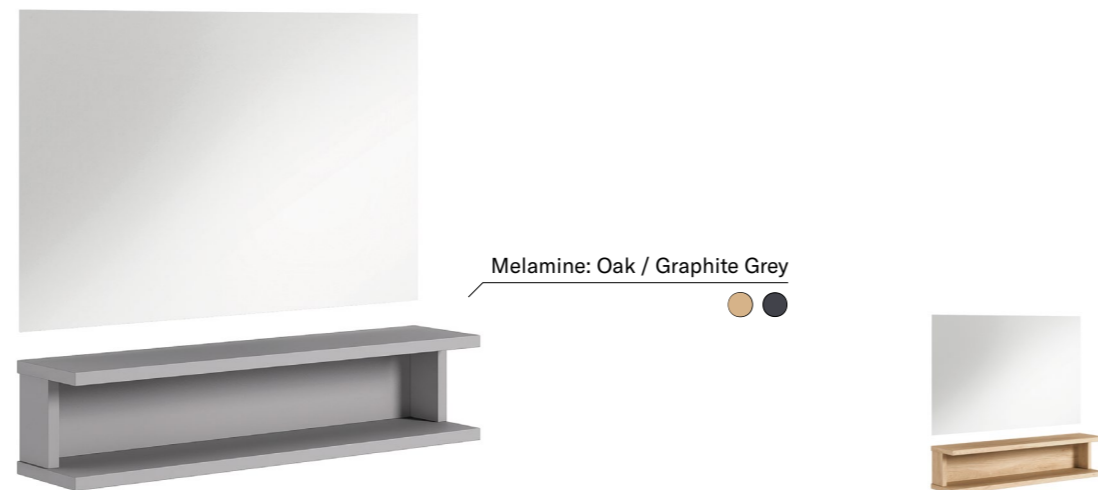

## DIP

REF. 0011491

Dressing table

Related product: DIP LED  
 Product size: 120x26,5x26 cm  
 Mirror: 85x120 cm  
 Weight: 38,2 kg