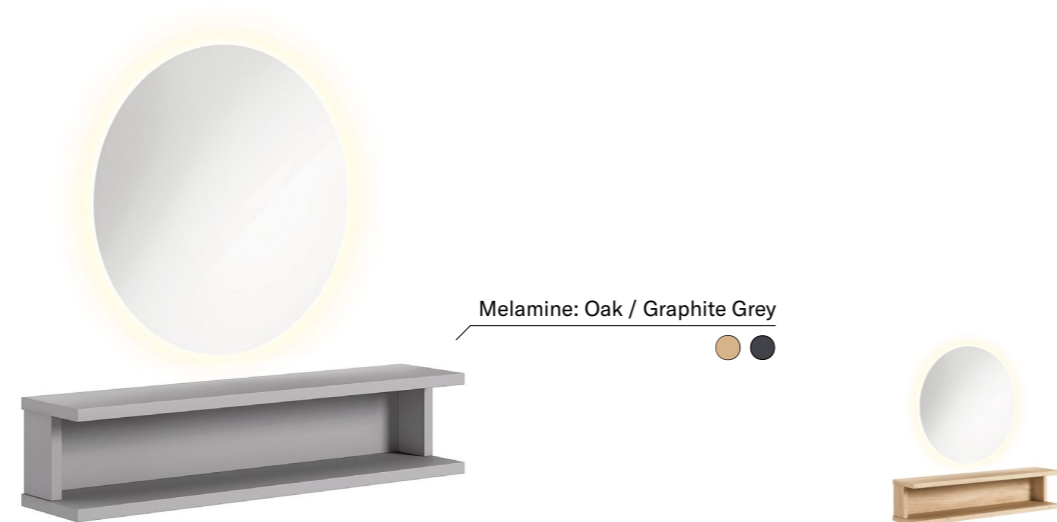

## ELOR LED

REF. 0011581

Dressing table

Related product: ELOR

Product size: 120x26,5x26 cm  
 Mirror: Ø 85 cm  
 Weight: 38,2 kg

 LED lights

Melamine: Oak / Graphite Grey