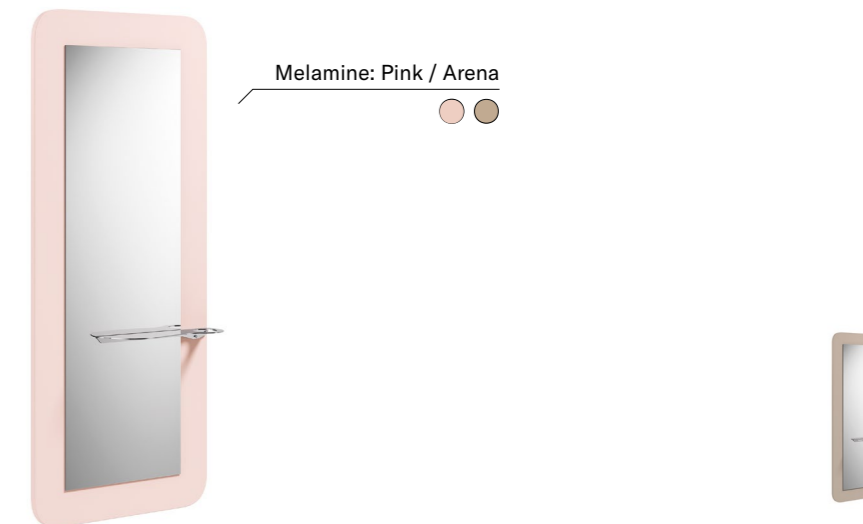

## KEEW

REF. 0011531

Dressing table

Product size: 75x180 cm  
Weight: 36,3 kg

Stainless steel shelf with hairdryer support.