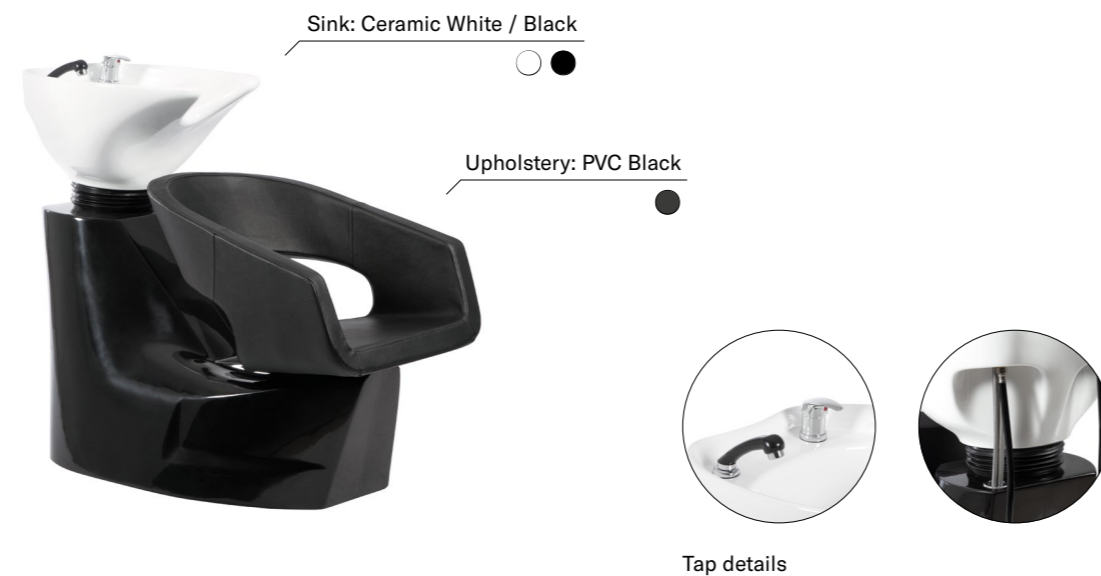

FLIPP

REF. 0010521

Backwash

Product size: 109x62x100 cm
Seat height: 45 cm
Weight: 36,6 kg