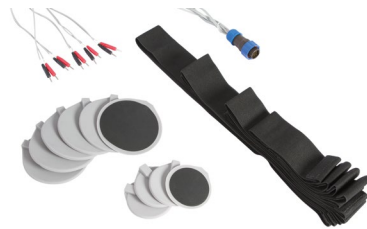

Khona Press 3 in 1

Pressotherapy +
Thermotherapy +
Electrostimulation

REF. 0009361

Mat with air pressure tubes and thermotherapy cables.
Customizable suit zone selection for pressotherapy and thermotherapy.
Customizable selection of electrostimulation sections.
Touch screen for display and parameter control.

Suit formed by:
2 boots, 2 legs, 2 arms, waist.
Pressotherapy: time of treatment, time of inflation and pressure levels adjustment.
4 pre-set work modes.
Thermotherapy: time of treatment, and temperature adjustment.
5 work sections.
Electrostimulation: time of treatment and pulse intensity adjustments.
5 work areas.
4 pre-set work modes.
10 round electrodes and elastic band.