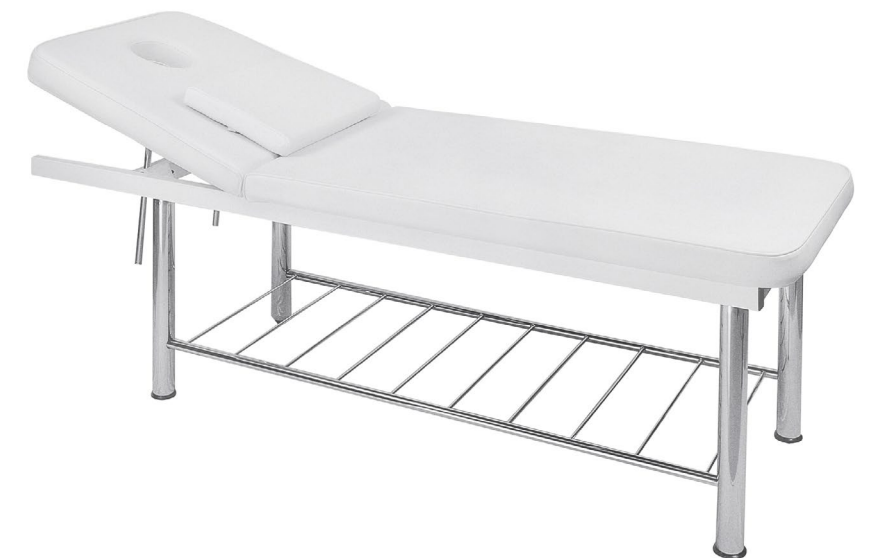

## Sirp

Fixed Massage Bed

REF. HZ-3277A

Product size: 183x63x75 cm  
Weight: 26 kg  
Max. Load: 150 kg  
Upholstery: PVC ○

Paper roll holder